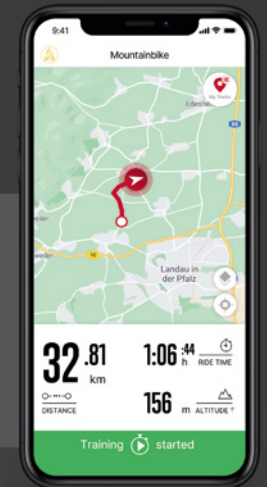

ANNE TERPSTRA, GHOST Factory Racing Team

"It was the ROX 11.1 EVO's technical functions that convinced us. It's perfect for us during training and races because it collects a lot of data that can then be quickly and easily assessed with the SIGMA RIDE app."