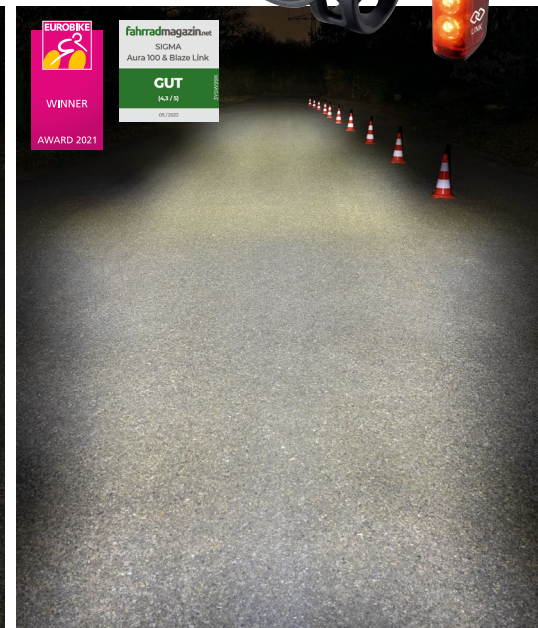

AURA 30 | Item no. 15950

AURA 30 / CURVE Set | Item no. 15970

AURA 35 USB

45 m
35 Lux
IMPROVED SIDE VISIBILITY

- Effectiveness: 35 lux (15 lux in Eco mode)
- Beam range: 45 m
- Run time: 5 h in Standard mode; 12 h in Eco mode
- Switch on protection (double click for ON)
- Splash resistant in accordance with IPX4
- Two-stage battery/charge indicator

AURA 60 USB | Item no. 17700

AURA 60 USB / NUGGET II Set | Item no. 17750

AURA 60 USB / SIGMA® INFINITY Set | Item no. 17760

AURA 80 USB

90 m
80 Lux
BATTERY AND MODE INDICATOR

- Effectiveness: 80 lux (60 lux in Mid mode; 40 lux in Low mode; 20 lux in Eco mode)
- Beam range: 90 m
- Run time: 4 h in Standard mode; 5 h in Mid mode; 6.5 h in Low mode; 15 h in Eco mode
- Light Guide for excellent side visibility

AURA 80 USB | Item no. 17800

AURA 80 USB / NUGGET II Set | Item no. 17850

AURA 80 USB / BLAZE Set | Item no. 17860

AURA 100 / BLAZE LINK

110 m
100 Lux
WIRELESS CONNECTED LIGHTS

- Effectiveness: 100 lux (75 lux in Mid mode, 50 lux in Low mode and 25 lux in Eco mode)
- Beam range: 110 m
- Run time: 3 h in Standard mode; 4 h in Mid mode; 6 h in Low mode, 12 h in Eco mode
- Light Guide for excellent side visibility