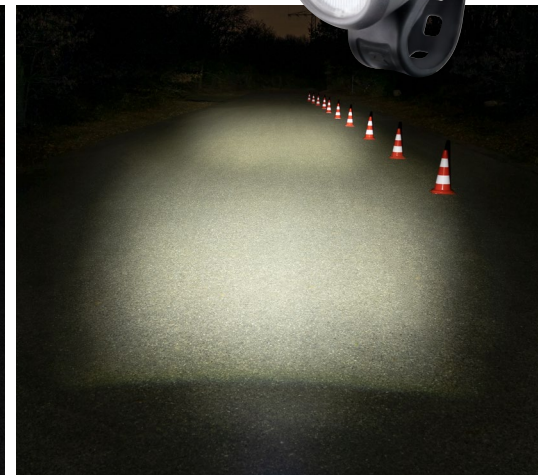

FRONT LIGHTS

AURA 30

40 m
30 Lux
BATTERY-POWERED

- Effectiveness: 30 lux (15 lux in Eco mode)
- Beam range: 40 m
- Run time: 5 h in Standard mode; 15 h in Eco mode
- Splash resistant in accordance with IPX4
- Two-stage battery indicator

AURA 30 | Item no. 15950

AURA 30 / CURVE Set | Item no. 15970

AURA 35 USB

45 m
35 Lux
IMPROVED SIDE VISIBILITY

- Effectiveness: 35 lux (15 lux in Eco mode)
- Beam range: 45 m
- Run time: 5 h in Standard mode; 12 h in Eco mode
- Switch on protection (double click for ON)
- Splash resistant in accordance with IPX4
- Two-stage battery/charge indicator

AURA 35 USB | Item no. 17350

AURA 35 USB / NUGGET II Set | Item no. 17360

AURA 45 USB

55 m
45 Lux
BRIGHTNESS SENSOR

- Effectiveness: 45 lux (15 lux in Eco-Modus)
- Beam range: 55 m
- Run time: 6.5 h in Standard mode; 21 h in Eco mode
- With brightness sensor, which automatically adjusts the light intensity to the ambient light
- Splash resistant in accordance with IPX4
- Two-stage battery/charge indicator