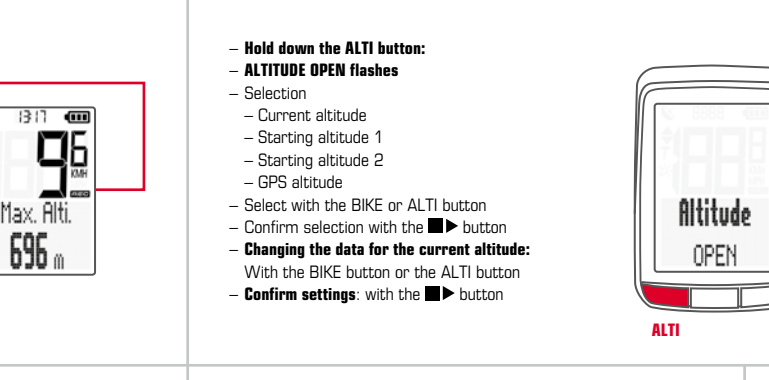

Main menu

First trip with the PURE GPS

Activate the PURE GPS by pressing any button. The PURE GPS searches for satellite signals when the 'T' of the speed and the GPS status indicator flash. This can take up to three minutes, depending on reception.

BACK TO THE START" function and "Compass Navigation"

Back to the start: The display shows: - the linear distance to the starting point of the trip - the linear direction to the starting point of the trip.

Software and app

With the freely available SIGMA LINK App or the Win/Mac SIGMA LINK App you can extend the functionality of your PURE GPS.

Warranty conditions

The guarantee for SIGMA SPORT products is valid for 24 months from the date of invoice and includes the replacement of defective parts.

Świadczenie gwarancji

Gwarancja na produkty SIGMA SPORT wynosi 24 miesiące od daty faktury i obejmuje wymianę części mechanicznych oraz naprawę uszkodzonych części.

Correct disposal of this product

In accordance with the European Union and other European countries with a separate collection system, the marking on the product or on the accompanying literature indicates that after its service life it must not be disposed of together with normal household waste.