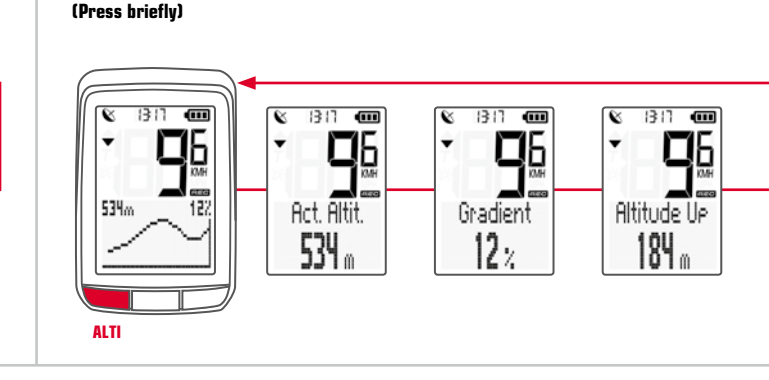

Selecting/recalibrating altitude