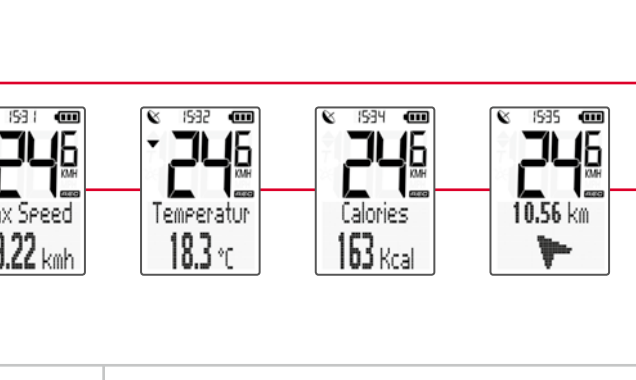

Functions on the ALTI button