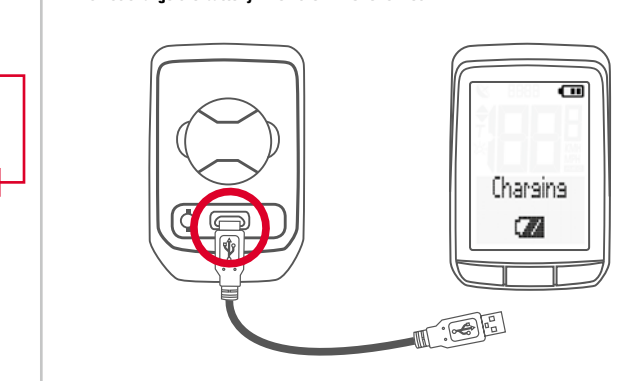

Charging battery