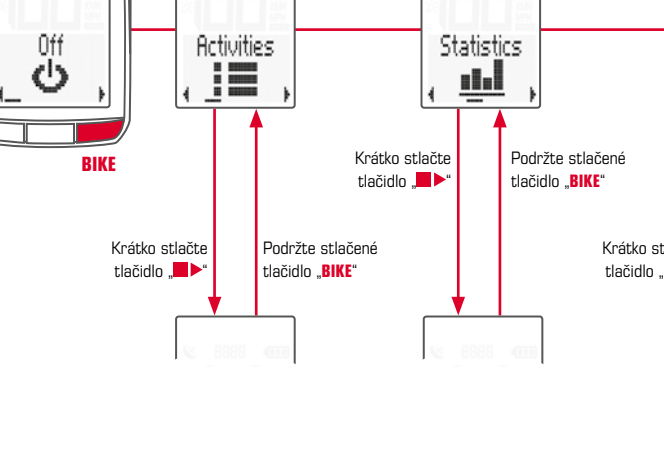

Ładowanie akumulatora

Warunki gwarancji

Gwarancja na produkty SIGMA SPORT wynosi 24 miesiące od daty faktury i obejmuje wymianę części mechanicznych oraz naprawę uszkodzonych części.