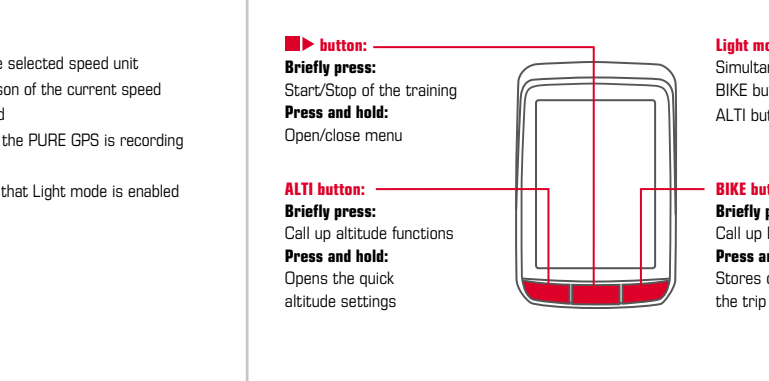

FCC statement: This device complies with part 15 of the FCC Rules. Operation is subject to the following two conditions: (1) This device may not cause harmful interference, and (2) this device must accept any interference received, including interference that may cause undesired operation.

IC CAN ICES-3(B)/NMB-3(B) RED GPS frequency: 1575.42 MHz Operating Temperature: -10°C to +60°C

Release key lock

Display

Buttons

Settings menu

Set clock

EU-Konformitätserklärung / EU-Declaration of Conformity

Harmonizierter Text: Dieses Produkt ist im Einklang mit den Anforderungen der Richtlinie 2014/53/EU über die Funkkommunikationstechnik (RED) und der Richtlinie 2011/65/EU über die Beschränkung von giftigen Substanzen (RoHS).

Charging battery

Functions on the BIKE button

Functions on the ALTI button

Selecting/recalibrating altitude

Main menu

First trip with the PURE GPS

Activate the PURE GPS by pressing any button. The PURE GPS searches for satellite signals when the 'T' of the speed and the GPS status indicator flash. This can take up to three minutes, depending on reception.

BACK TO THE START" function and "Compass Navigation"

Back to the start: The display shows: - the linear distance to the starting point of the trip - the linear direction to the starting point of the trip.

Software and app

With the freely available SIGMA LINK App or the Win/Mac SIGMA LINK App you can extend the functionality of your PURE GPS.

Warranty conditions

The guarantee for SIGMA SPORT products is valid for 24 months from the date of invoice and includes the replacement of defective parts.

Świadczenie gwarancji

Gwarancja na produkty SIGMA SPORT wynosi 24 miesiące od daty faktury i obejmuje wymianę części mechanicznych oraz naprawę uszkodzonych części.