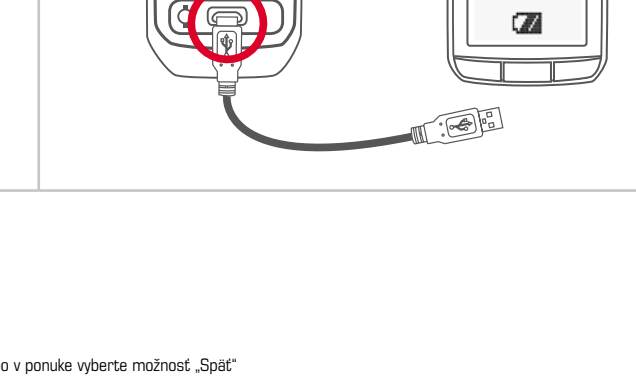

FCC statement: This device complies with part 15 of the FCC Rules. Operation is subject to the following two conditions: (1) This device may not cause harmful interference, and (2) this device must accept any interference received, including interference that may cause undesired operation.

IC CAN ICES-3(B)/NMB-3(B) RED GPS frequency: 1575.42 MHz Operating Temperature: -10°C to +60°C

Release key lock

Display

Buttons

Settings menu

Set clock

EU-Konformitätserklärung / EU-Declaration of Conformity

Harmonizierter Text: Dieses Produkt ist im Einklang mit den Anforderungen der Richtlinie 2014/53/EU über die Funkkommunikationstechnik (RED) und der Richtlinie 2011/65/EU über die Beschränkung von giftigen Substanzen (RoHS).

Charging battery

Functions on the BIKE button

Functions on the ALTI button

Selecting/recalibrating altitude

Main menu

First trip with the PURE GPS

Activate the PURE GPS by pressing any button. The PURE GPS searches for satellite signals when the 'T' of the speed and the GPS status indicator flash. This can take up to three minutes, depending on reception.

BACK TO THE START" function and "Compass Navigation"

Back to the start: The display shows: - the linear distance to the starting point of the trip - the linear direction to the starting point of the trip.

Software and app

With the freely available SIGMA LINK App or the Win/Mac SIGMA LINK App you can extend the functionality of your PURE GPS.

Warranty conditions

The guarantee for SIGMA SPORT products is valid for 24 months from the date of invoice and includes the replacement of defective parts.

Świadczenie gwarancji

Gwarancja na produkty SIGMA SPORT wynosi 24 miesiące od daty faktury i obejmuje wymianę części mechanicznych oraz naprawę uszkodzonych części.