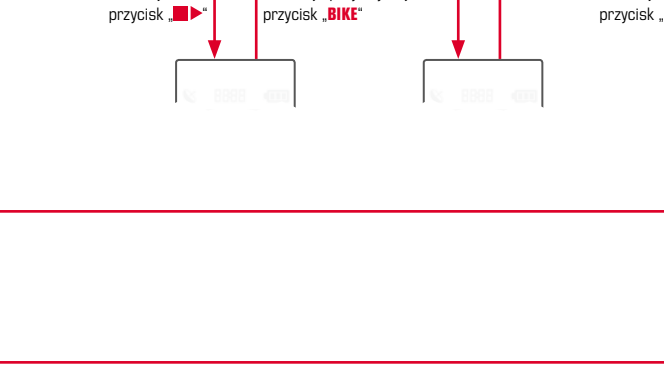

Nastavenie času