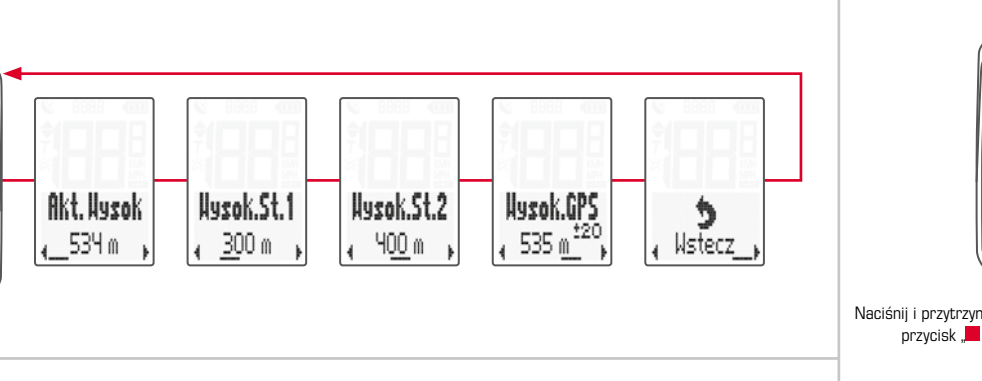

Ładowanie akumulatora

Warunki gwarancji

Gwarancja na produkty SIGMA SPORT wynosi 24 miesiące od daty faktury i obejmuje wymianę części mechanicznych oraz naprawę uszkodzonych części.