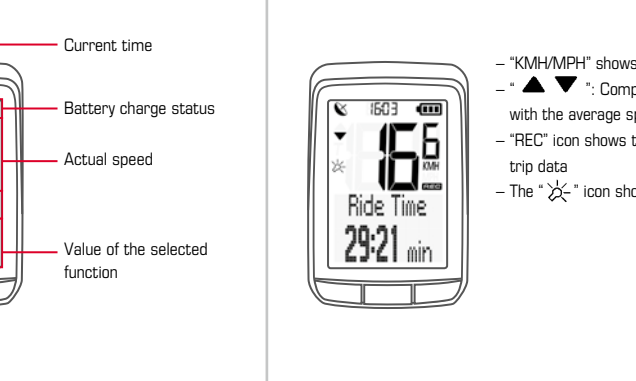

FCC statement: This device complies with part 15 of the FCC Rules. Operation is subject to the following two conditions: (1) This device may not cause harmful interference, and (2) this device must accept any interference received, including interference that may cause undesired operation.

IC CAN ICES-3(B)/NMB-3(B) RED GPS frequency: 1575.42 MHz Operating Temperature: -10°C to +60°C

Release key lock

Display

Buttons

Settings menu

Set clock

EU-Konformitätserklärung / EU-Declaration of Conformity

Harmonizierter Text: Dieses Produkt ist im Einklang mit den Anforderungen der Richtlinie 2014/53/EU über die Funkkommunikationstechnik (RED) und der Richtlinie 2011/65/EU über die Beschränkung von giftigen Substanzen (RoHS).

Charging battery

Functions on the BIKE button

Functions on the ALTI button

Selecting/recalibrating altitude

Main menu

First trip with the PURE GPS

Activate the PURE GPS by pressing any button. The PURE GPS searches for satellite signals when the 'T' of the speed and the GPS status indicator flash. This can take up to three minutes, depending on reception.

BACK TO THE START" function and "Compass Navigation"

Back to the start: The display shows: - the linear distance to the starting point of the trip - the linear direction to the starting point of the trip.

Software and app

With the freely available SIGMA LINK App or the Win/Mac SIGMA LINK App you can extend the functionality of your PURE GPS.

Warranty conditions

The guarantee for SIGMA SPORT products is valid for 24 months from the date of invoice and includes the replacement of defective parts.

Świadczenie gwarancji

Gwarancja na produkty SIGMA SPORT wynosi 24 miesiące od daty faktury i obejmuje wymianę części mechanicznych oraz naprawę uszkodzonych części.