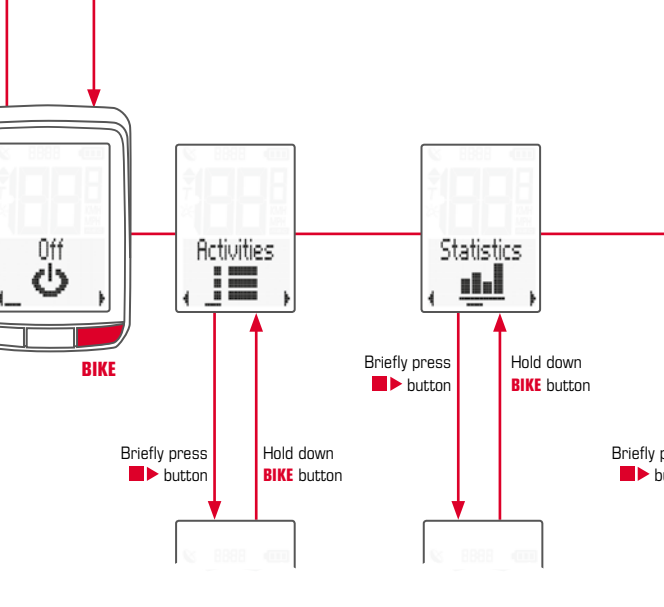

Ładowanie akumulatora

Warunki gwarancji

Gwarancja na produkty SIGMA SPORT wynosi 24 miesiące od daty faktury i obejmuje wymianę części mechanicznych oraz naprawę uszkodzonych części.