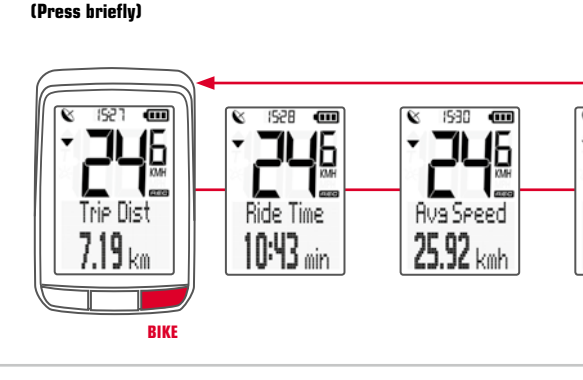

Functions on the BIKE button