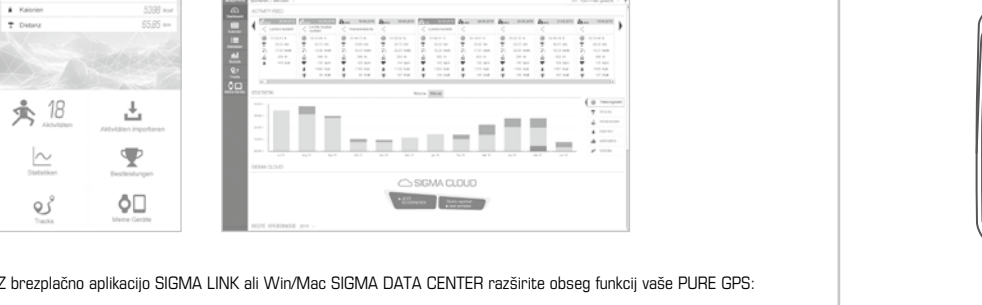

Menu główne