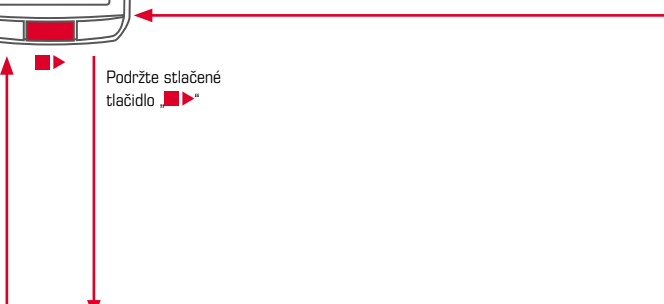

Ładowanie akumulatora