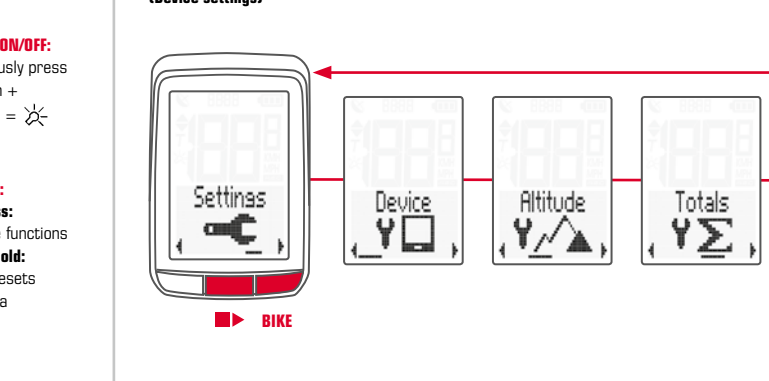

Settings menu