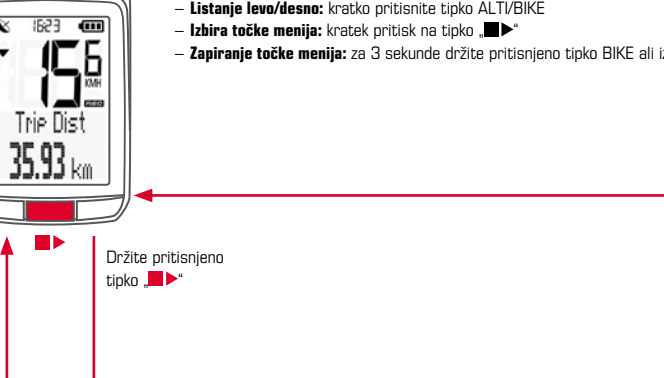

Ładowanie akumulatora