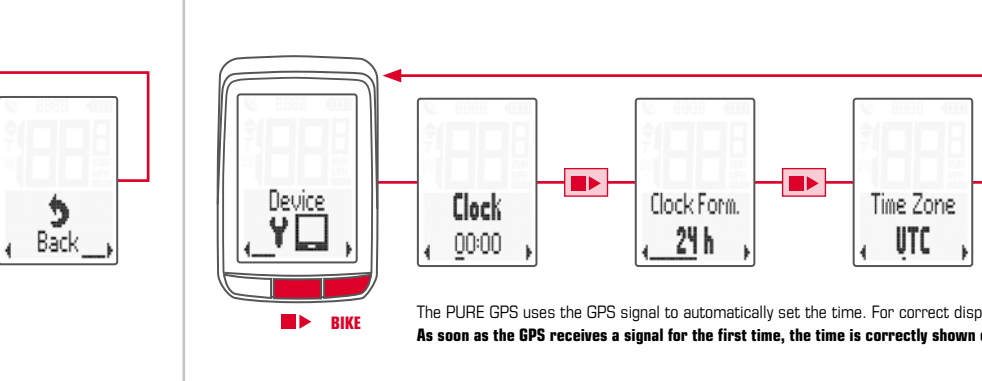

Set clock

EU-Konformitätserklärung / EU-Declaration of Conformity

Harmonizierter Text: Dieses Produkt ist im Einklang mit den Anforderungen der Richtlinie 2014/53/EU über die Funkkommunikationstechnik (RED) und der Richtlinie 2011/65/EU über die Beschränkung von giftigen Substanzen (RoHS).