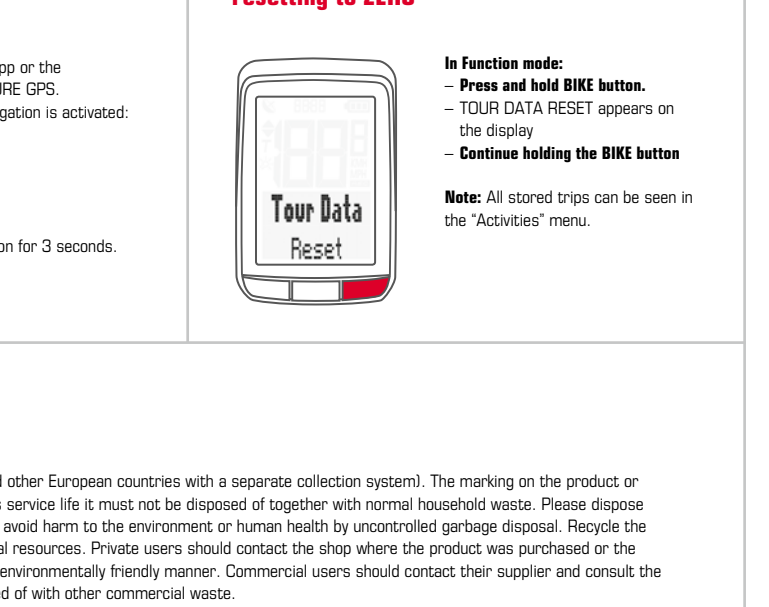

Ustawienie aktualnego czasu