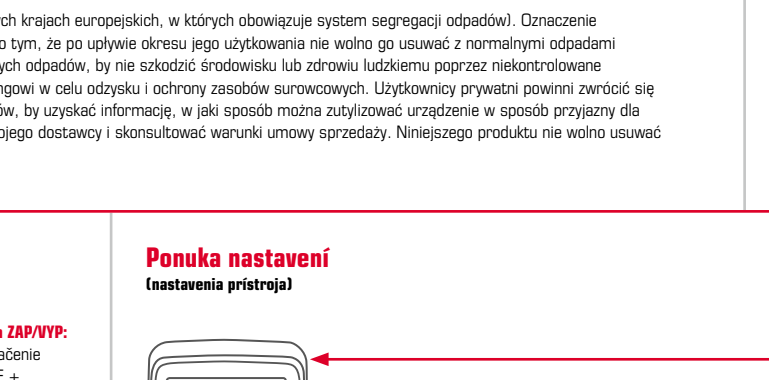

FCC statement: This device complies with part 15 of the FCC Rules. Operation is subject to the following two conditions: (1) This device may not cause harmful interference, and (2) this device must accept any interference received, including interference that may cause undesired operation.

IC CAN ICES-3(B)/NMB-3(B) RED GPS frequency: 1575.42 MHz Operating Temperature: -10°C to +60°C

Release key lock

Display

Buttons

Settings menu

Set clock

EU-Konformitätserklärung / EU-Declaration of Conformity

Harmonizierter Text: Dieses Produkt ist im Einklang mit den Anforderungen der Richtlinie 2014/53/EU über die Funkkommunikationstechnik (RED) und der Richtlinie 2011/65/EU über die Beschränkung von giftigen Substanzen (RoHS).

Charging battery

Functions on the BIKE button

Functions on the ALTI button

Selecting/recalibrating altitude

Main menu

First trip with the PURE GPS

Activate the PURE GPS by pressing any button. The PURE GPS searches for satellite signals when the 'T' of the speed and the GPS status indicator flash. This can take up to three minutes, depending on reception.

BACK TO THE START" function and "Compass Navigation"

Back to the start: The display shows: - the linear distance to the starting point of the trip - the linear direction to the starting point of the trip.

Software and app

With the freely available SIGMA LINK App or the Win/Mac SIGMA LINK App you can extend the functionality of your PURE GPS.

Warranty conditions

The guarantee for SIGMA SPORT products is valid for 24 months from the date of invoice and includes the replacement of defective parts.

Świadczenie gwarancji

Gwarancja na produkty SIGMA SPORT wynosi 24 miesiące od daty faktury i obejmuje wymianę części mechanicznych oraz naprawę uszkodzonych części.