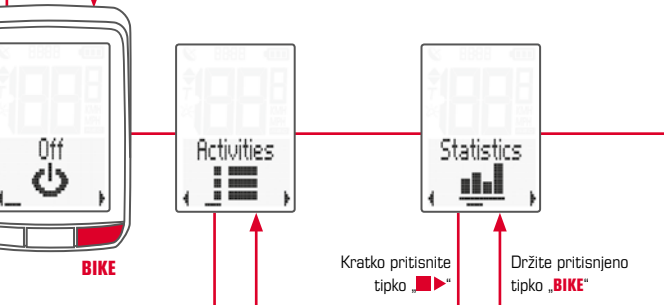

Ładowanie akumulatora