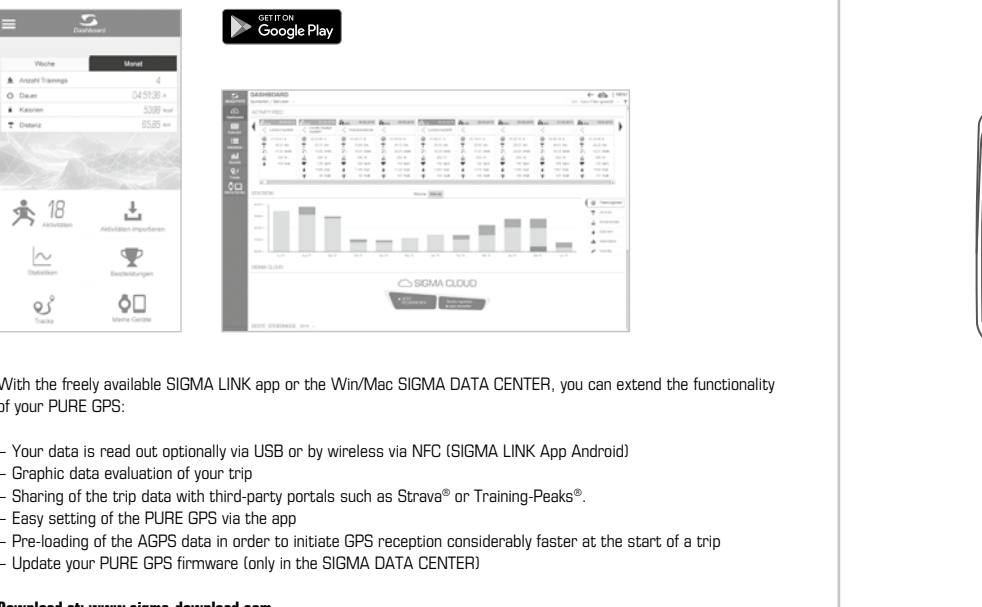

Menu główne