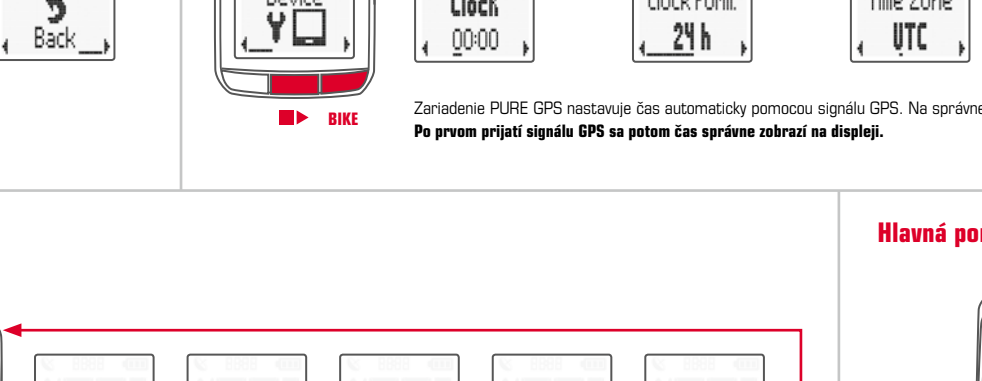

Ładowanie akumulatora

Warunki gwarancji

Gwarancja na produkty SIGMA SPORT wynosi 24 miesiące od daty faktury i obejmuje wymianę części mechanicznych oraz naprawę uszkodzonych części.