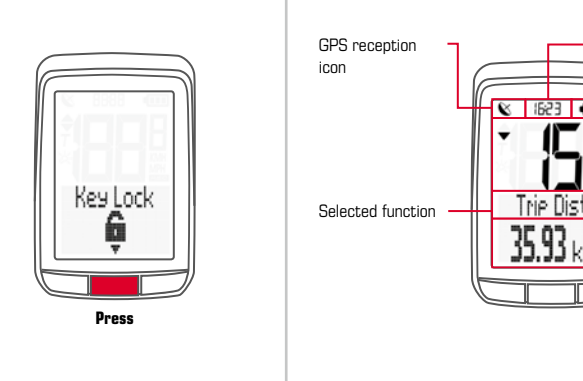

Release key lock